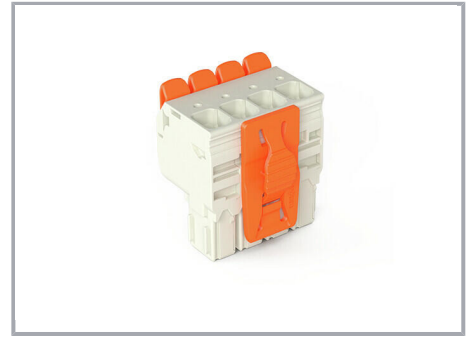

Locking lever; for field assembly

Subject to changes. Please also observe the further product documentation!

WAGO Corporation
Germantown, WI 53022
Phone: 1-800-DIN-RAIL (346-7245) | Fax: (262) 255-6222
Email: info.us@wago.com | Web: www.wago.us

Do you have any questions about our products?
We are always happy to take your call at (262) 255-6222 or 1 800-DIN-RAIL.