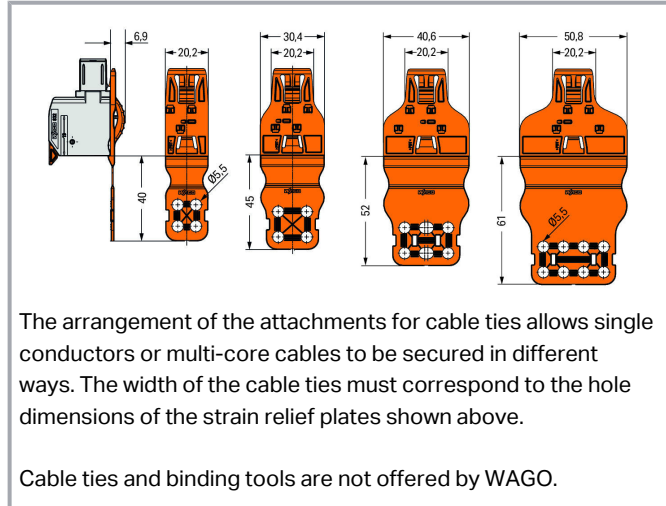

Data sheet | Item number: 832-545

center locking with strain relief; Pin spacing 10.16 mm; orange

www.wago.com/832-545

Data

Connection data

Pole No. 5

Physical data

Width 50.8 mm

Mechanical data

Mounting type Snap-in mounting

Suitable for standard male and female connectors

Plug-in connection

Locking of plug-in connection Center locking lever

Subject to changes. Please also observe the further product documentation!

Environmental Product Compliance 832-545 center locking with strain relief; Pin spacing 10.16 mm; orange	URL	Download
---	-----	----------

Installation Notes

Installation

Subject to changes. Please also observe the further product documentation!